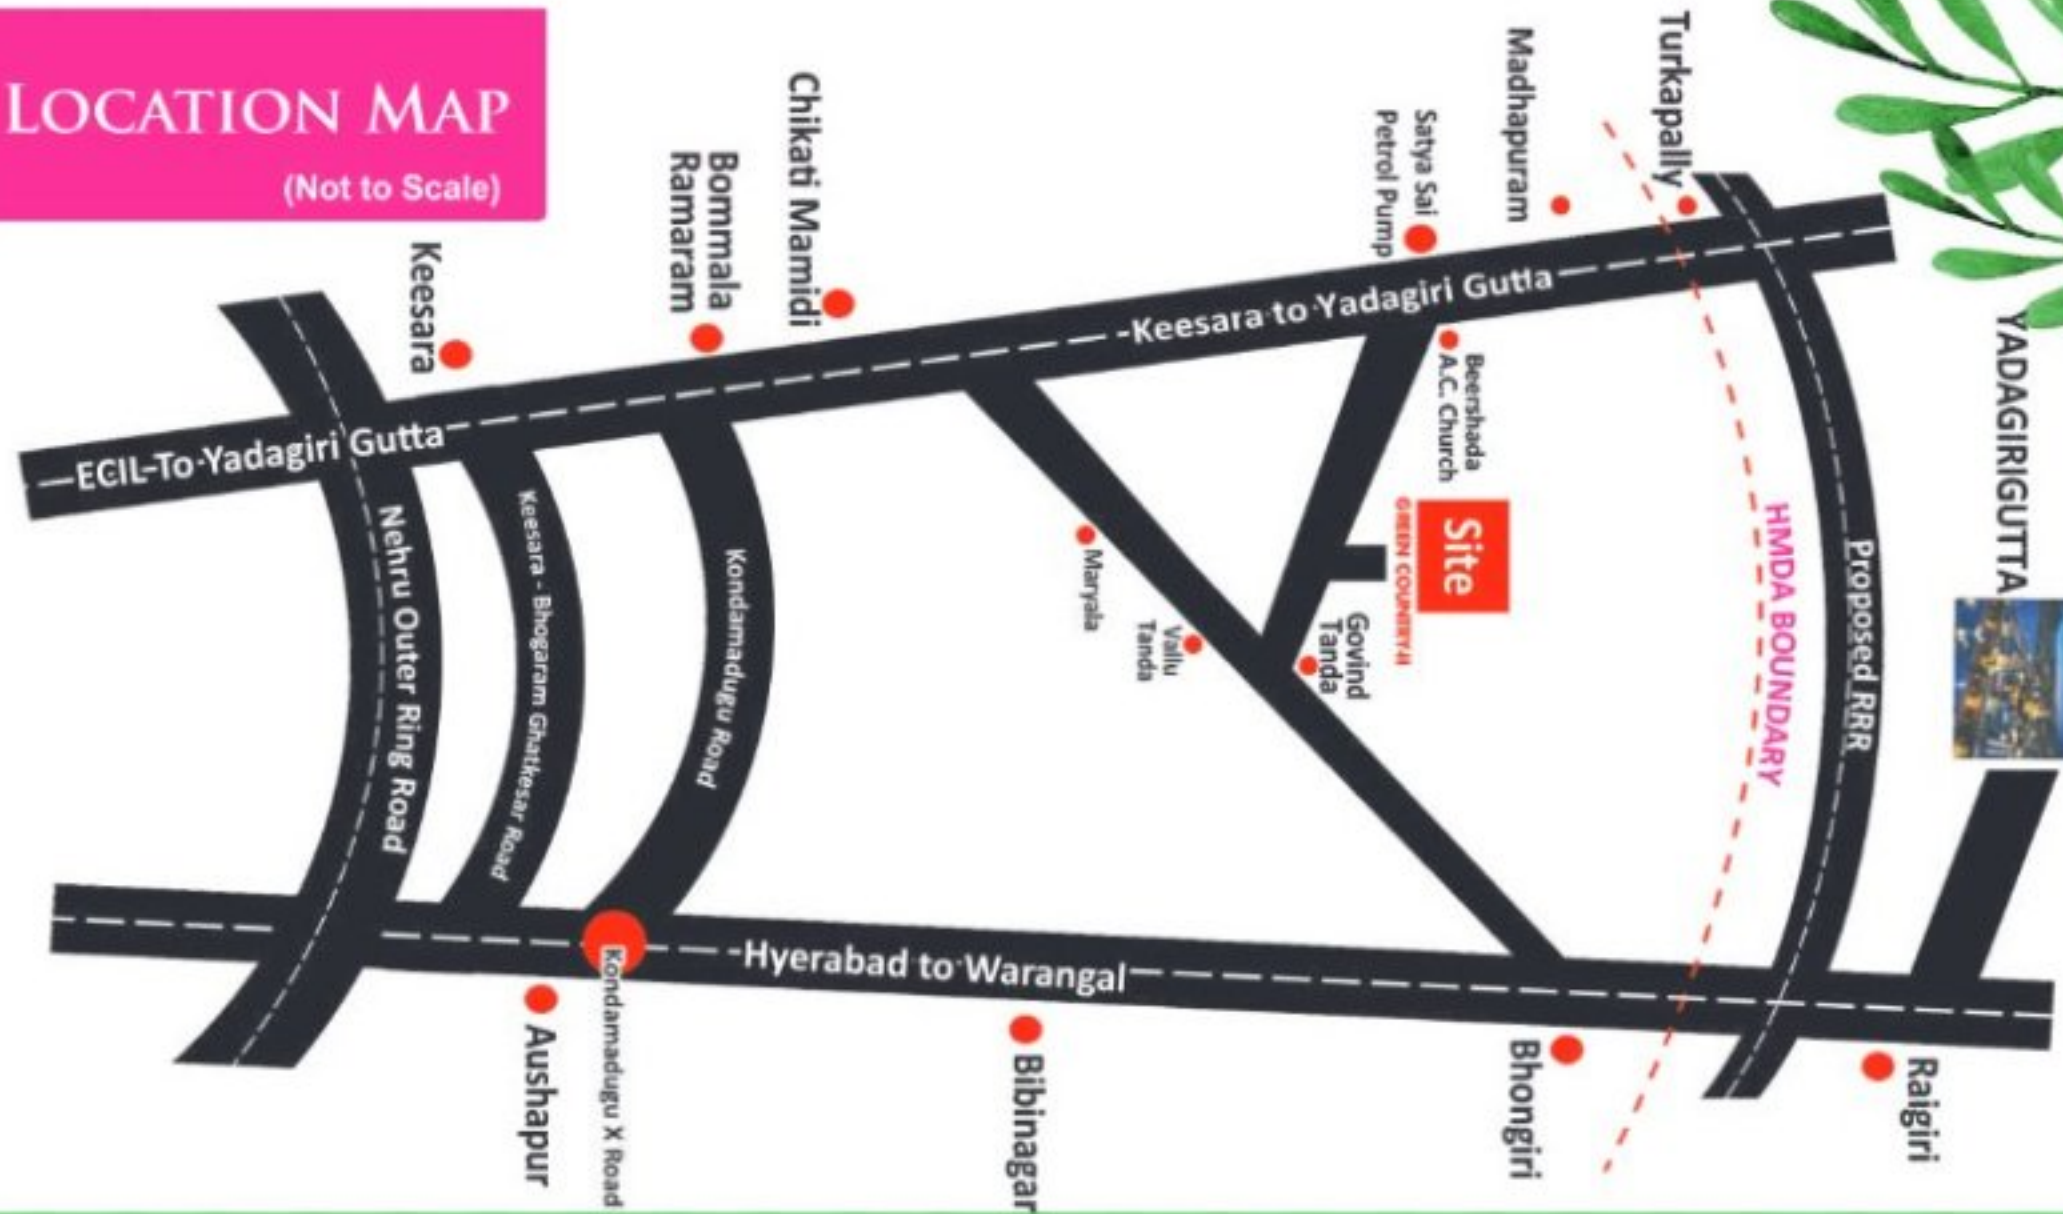

LOCATION MAP

(Not to Scale)

Location Highlights

- 30 mins drive from ECIL X Road (30 km)
- 17 mins drive from Keesara Bus Stand (18 km)
- 18 mins drive from ORR Keesara (20 km)
- 30 mins drive from Ghatkesar Bus Stand (27 km)
- 30 mins drive from AIIMS Hospital, Bibi nagar (25 km)
- 30 mins drive from Pocharam Infosys (32 km)
- 20 mins drive from Bhongiri Busstand (19 km)
- 30 mins drive from Yadadri Bus Stand (31 km)

Project Highlights

- Boundary Entrance Gate.
- Sandal Wood Trees & Fruit Plants.
- Fully Drip Irrigation.
- Spot Registration
- Weekend Relaxation : Great way to Escape the monotony of City Life within your own farm land.
- Cottages are built based on customer desire with a additional cost.
- 100% Vaastu with Security.
- 100% Land Value Appreciation.
- 2 Guntas or 242 Sq. yrds.

Layout in Sy. No.
1424, 1425, 1426, 1262
Situated in MARYALA REVENUE,
Bommalaramara (M),
Yadadri Bhongir Dist.

HMDA పరిధిలో కీసర అవుటర్ రింగ్ రోడ్ కి అతి సమీపంలో రీజనల్ రింగ్ రోడ్ కి దగ్గరలో గ్రీన్ కౌంటీ-2 శాండల్ ఉడ్ ఫామ్ ల్యాండ్ వెంచర్ నిమీకు పరిచయం చేయడానికి సంతోషిస్తున్నాము.

Sandal Wood Trees

Project Highlights

Sandal Wood (Srigandham)

Coconut

Mango

Taiwan Jama

AIIMS Medical University

Yadadri Temple